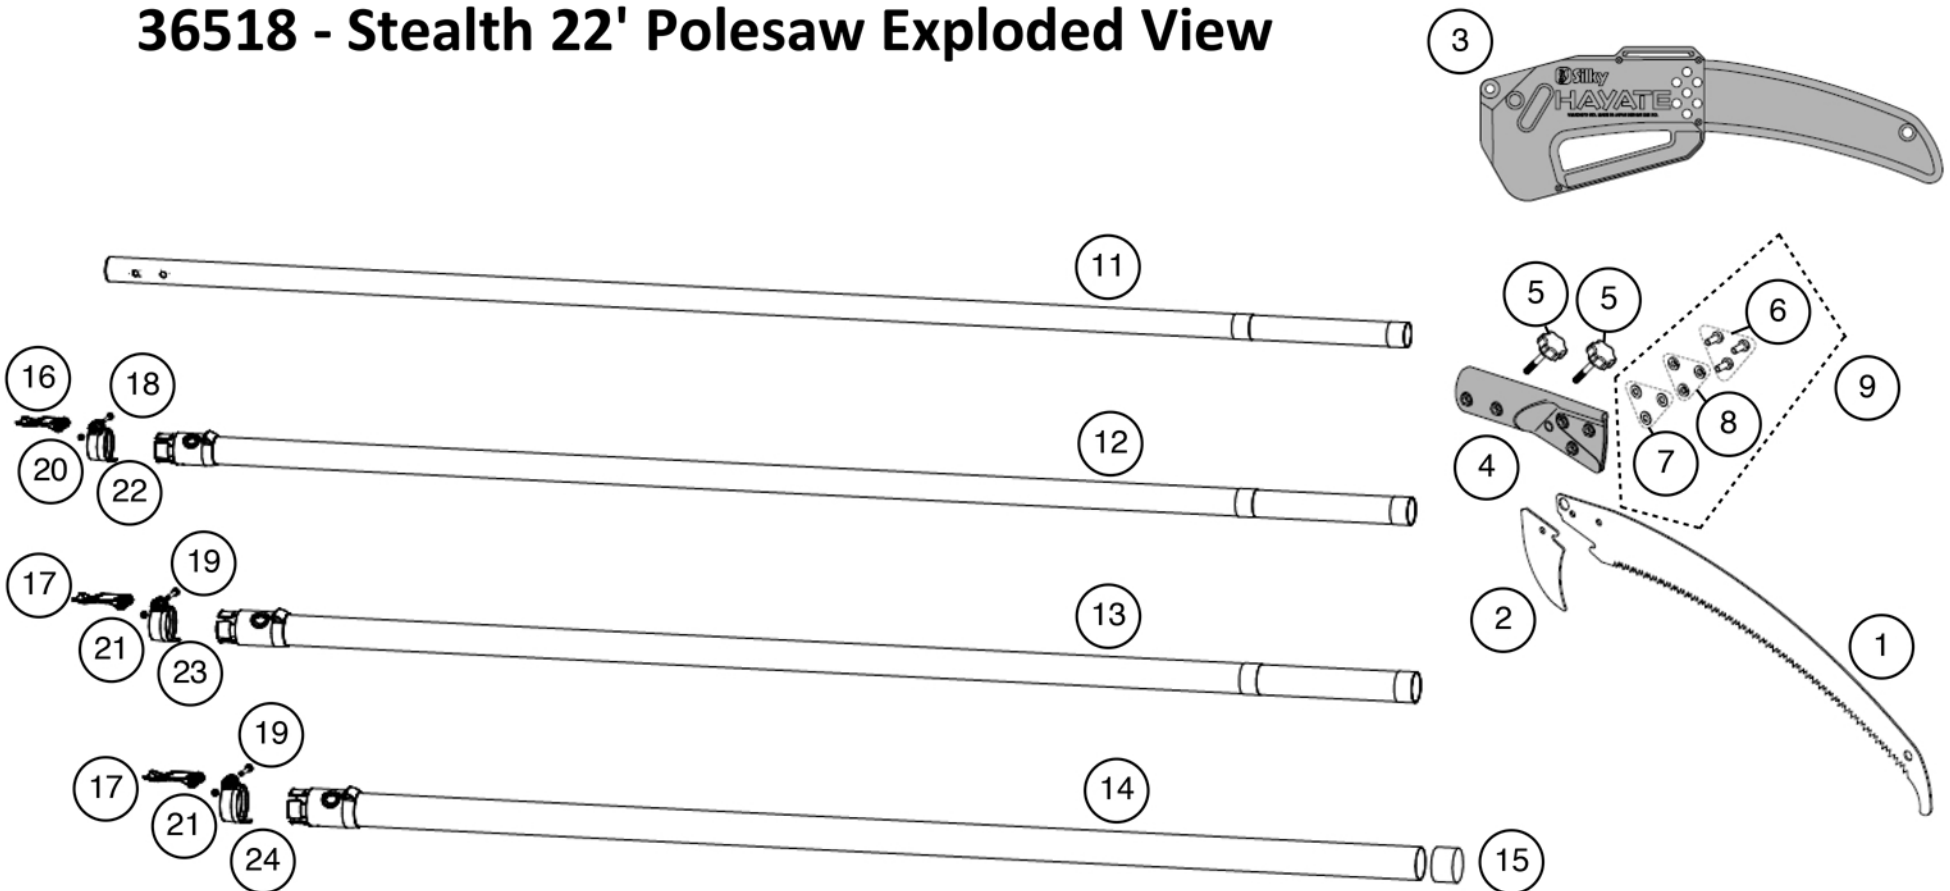

36518 - Stealth 22' Polesaw Exploded View

Ref No	Part No	Description
1	373-42	Hayate blade
2	375-70	Hayate sickle blade
3	370-04-01	Hayate scabbard
4	36676	Polesaw head (includes 2 ea Part No 5)
5	36691	Thumb bolt
6	370-04-33	Blade fixing bolt
7	177-04-36	Washer M6
8	177-04-42	Spring washer M6
9	370-39-51	Blade fixing bolt set (includes 3 ea Part No 6,7,8)
10	715-42	Blade set (includes Part No 1,2,3,9)
11	37038	Top pole
12	37039	Second pole
13	37040	Third pole

Ref No	Part No	Description
14	37041	Base pole
15	37032	End cap
16	37043	Lock lever - small
17	37047	Lock lever - large
18	37044	Collar screw M4-30
19	37048	Collar screw M5-32
20	37045	Collar Nylon lock nut M4
21	37049	Collar Nylon lock nut M5
22	37042	Lock collar 34mm
23	37046	Lock collar 38mm
24	37050	Lock collar 42mm